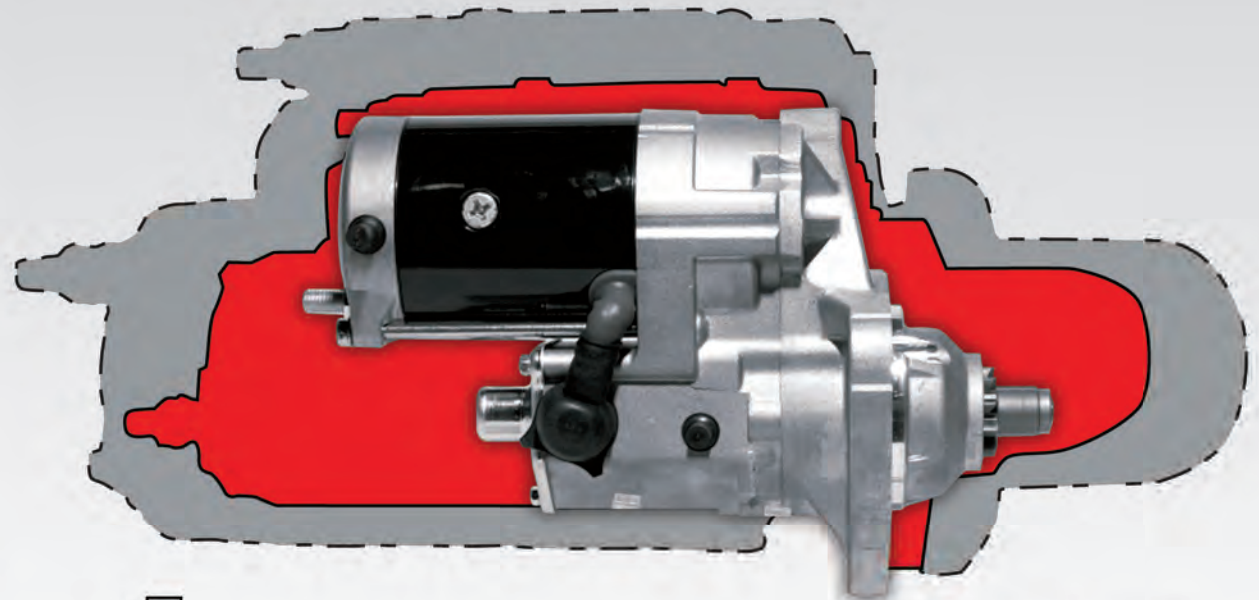

SIZE COMPARISON

- COMPETITOR STARTER
- DENSO P5.0 STARTER

FEATURES / BENEFITS

- Smallest Class-8 starter in the market
- High durability for the most demanding applications
- High torque for maximum starting power (improved cold start-ability); highest in the industry
- Smooth engagement for improved durability of pinion and ring gear
- Torque limiter feature to prevent ring gear/drive train breakage
- Warranty: 3 years/350,000 miles (On-Road Applications)
  1 year/unlimited miles (Off-Road Applications)

ENGINE RECOMMENDATION CHART

TYPE		ENGINE DISPLACEMENT
Offset Reduction Gear Type	R5.0	
		10 12 14 16 18 [L]