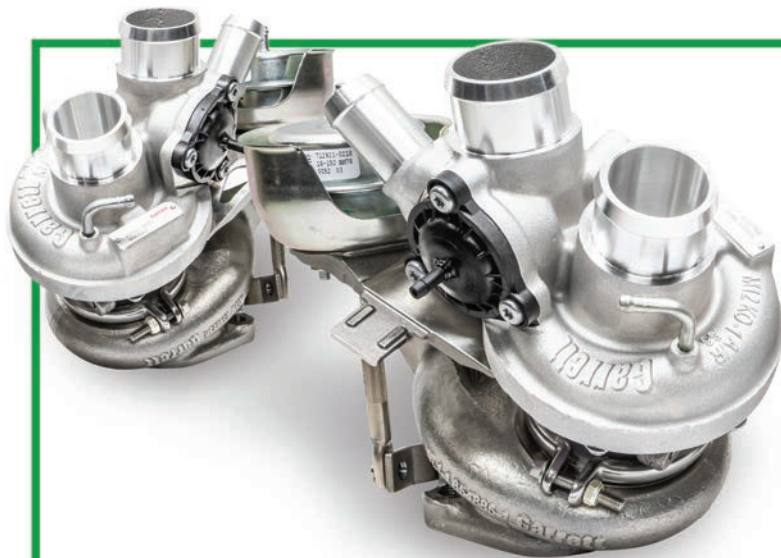

Garrett
ADVANCING MOTION

HOLSET
TURBOCHARGERS

MITSUBISHI
TURBOCHARGER

BorgWarner
Turbo Systems

IHI

CARDINAL
REMAN

Top Moving Turbochargers

3.5L ECOBOOST TURBOCHARGERS

2013-2017 Ford Applications

Replacements for both the left and right side, with a Genuine O.E. option (BorgWarner) aftermarket replacement (Garrett), and performance upgrades available

New Replacement Part Numbers:

Left Garrett: 855562-5002S BorgWarner: 53039880469

Right Garrett: 855563-5002S BorgWarner: 53039880470

Garrett Upgrades 881027-5002S and 881028-5002S

Services multiple part numbers, check with your Diesel USA location for correct fitment and replacement.

For OM642 3.0L Applications

New O.E. Turbochargers from the genuine Original Equipment manufacturer - Garrett.
For Mercedes and Jeep vehicles

New Upgraded Part Numbers.

777318-5003W | 2005-2018 Engines W/EGT
765155-5008S | 2005-2014 Engines W/O EGT