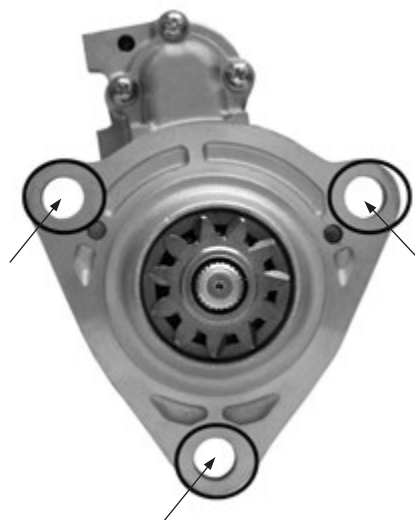

8 Starter Mounting Hole Differences

The replacement starter model may have slightly larger diameter mounting holes than the original starter model. It is recommended that a hardened washer (5 grade or better) is used with each mounting hole for the replacement starter model.