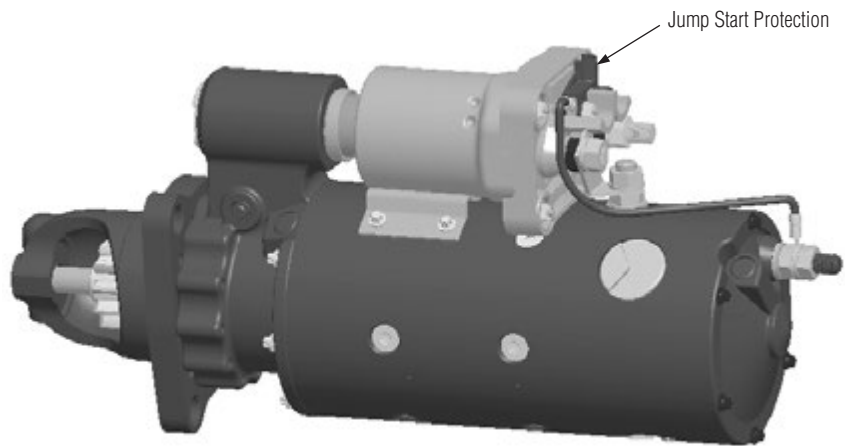

15 Solenoid position slightly different

The replacement starter model solenoid switch position is slightly different (within 15 degrees) than the original model. Need to confirm starter fit-up for proper installation.

16 50MT Starters with Jump Start Protection

If the original starter has a Jump Start Protection shield installed over the starter solenoid terminals, it is recommended that the shield is transferred to the replacement model. Or, purchase shield part number 10489059 from your genuine Delco Remy distributor or dealer.

17 Non-Rotatable Flange

The replacement part number has a non-rotatable flange.

18 No IMS Switch

The replacement part number does not come equipped with an IMS switch.

19 Has IMS Switch

The replacement part number comes equipped with an IMS switch.