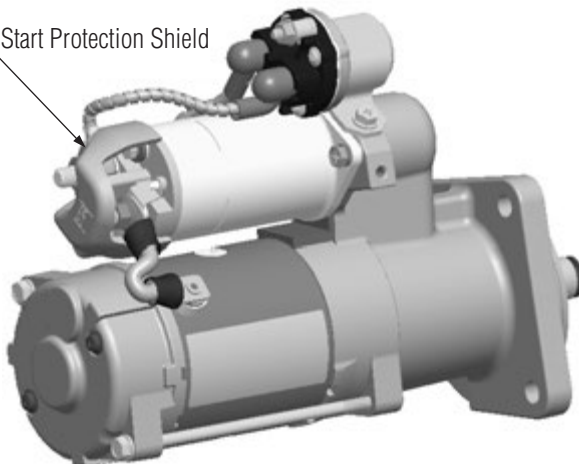

3 No Pulley

Replacement alternator does not have a pulley.

Jump Start Protection Shield

4 28MT Starters with Jump Start Protection

If the original starter has a Jump Start Protection shield installed over the starter solenoid terminals, it is recommended that the shield is transferred to the replacement model. Or, purchase shield part # 10473386 from your genuine Delco Remy distributor or dealer.