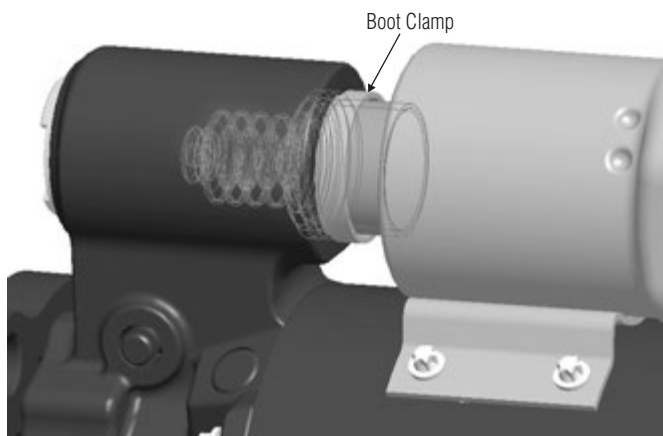

13 Has OCP Replacement part number has OCP (over crank protection)

14 Starter Boot Clamp

The original starter has a boot clamp installed on the solenoid for improved sealing determined necessary by the OEM. Please consider the application and operating environment if the replacement option does not provide this boot clamp sealing feature.