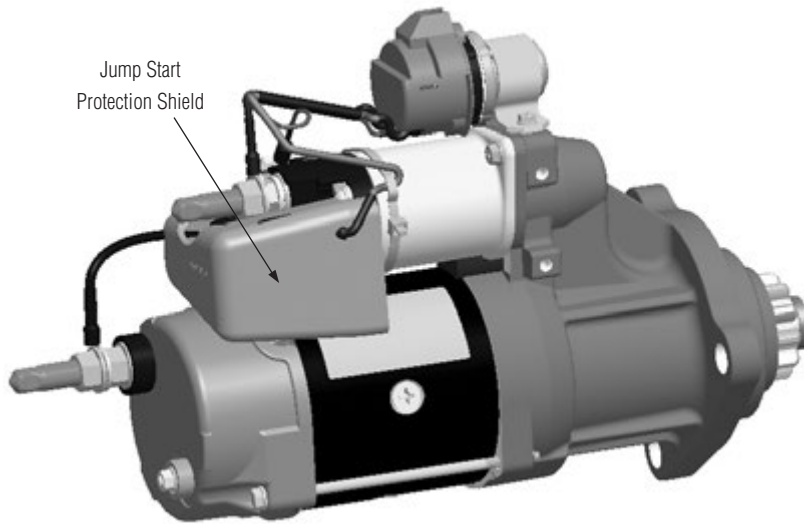

9 39MT Starters with Jump Start Protection

If the original starter has a Jump Start Protection shield installed over the starter solenoid terminals, it is recommended that the shield is transferred to the replacement model. Or, purchase shield part number 10511411 from your genuine Delco Remy distributor or dealer.

10 Replacement Model does not have OCP

The replacement starter DOES NOT have OCP (over crank protection) - the original starter model does have this feature.

11 IMS Switch Position

The IMS switch on this replacement starter motor may need to be repositioned. To provide flexibility to our customers, this replacement Starter Motor comes equipped with 6 sets of mounting holes that are designed to allow for maximum flexibility when positioning the IMS Switch.

12 Solenoid Position Slightly Different

The position of the solenoid on this replacement starter motor is different than the position of the solenoid on the OE Model. This replacement starter motor comes equipped with a rotatable flange design and the solenoid will need to be repositioned (by removing the 6 bolts on the front of the flange) and rotating the flange so that the solenoid is in the same position as the OE Model.