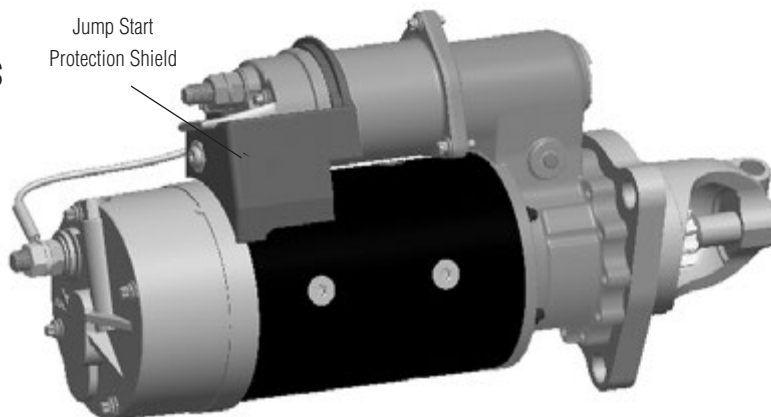

5 Starter Commutator End Rotated 180 Degrees

The original starter model's commutator end (CE) may be rotated 180 degrees different than the replacement starter. **IMPORTANT:** make sure terminal connections are made properly and OEM wiring harnesses length is appropriate.

6 Original Starter Ground Terminal in the Frame - Replacement Starter Terminal in the Back End

The original starter model has the ground terminal located in the starter frame. The replacement model ground terminal is located in the back of the starter. It is important to identify this difference. Make sure the starter ground cable is properly grounded on the replacement starter.

7 37MT/41MT/42MT Starters with Jump Start Protection

If the original starter has a Jump Start Protection shield installed over the starter solenoid terminals, it is recommended that the shield is transferred to the replacement model. Or, purchase shield part # 10456430 from your genuine Delco Remy distributor or dealer.